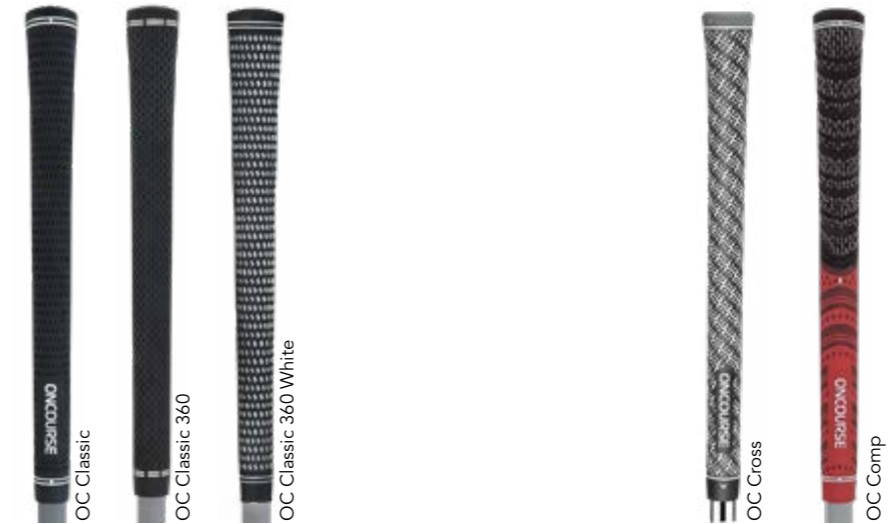

No	Description	Size	Style	Gram
OC2013	OC Classic	Standard	Round	49,0
OC2014	OC Classic	Midsize	Round	58,5
OC2015	OC Classic	Jumbo	Round	64,0
OC2016	OC Classic	Undersize	Round	45,0
OC2023	OC Classic 360	Standard	Round	49,0
OC2024	OC Classic 360	Midsize	Round	58,5
OC2025	OC Classic 360	Jumbo	Round	64,0
OC2026	OC Classic 360	Undersize	Round	45,0
OC2027	OC Classic 360 White	Standard	Round	49,0
OC2028	OC Classic 360 White	Midsize	Round	58,5

No	Description	Size	Style	Gram
OC2043	OC Cross	Standard	Round	-
OC2044	OC Cross	Midsize	Round	-
OC2053	OC Comp	Standard	Round	49,0
OC2054	OC Comp	Midsize	Round	58,5