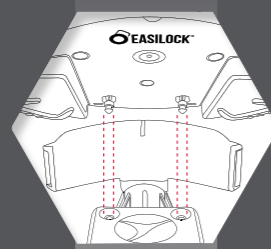

2.8" 2.8" 3.5" 3.5" 3.5" 3.5"

EASY AS 1, 2, 3

Available on all Motocaddy trolleys and bags, the exclusive EASILOCK® system locks the bag onto the trolley and removes the need for a lower bag support strap.

Two holes on the trolley's lower bag support align with two removable pins on the base of the bag; ensuring golfers can secure their bag easier and quicker than ever before.

1

2

3

SE

- GREAT VALUE
- EASY TO USE
- USB CHARGING