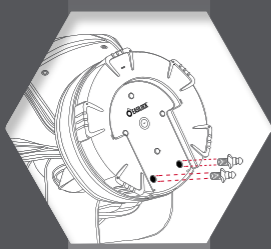

SE

- GREAT VALUE
- EASY TO USE
- USB CHARGING

Rek. Pris
SE Graphite Ultra MCSE-36

8495,-

UNRIVALLED VALUE

The all-new SE electric trolley offers customary Motocaddy styling, performance and reliability at an unbelievable price. GO ELECTRIC with the new SE.

KEY FEATURES

- Unbelievable value
- Easy-to-use interface
- Nine speed settings
- LED power indicator
- LED battery meter
- USB charging port
- ULTRA Lithium battery
- On-board battery charging
- QUIKFOLD mechanism
- Adjustable bag supports
- Quick-release wheels
- Whisper-quiet 230W motor