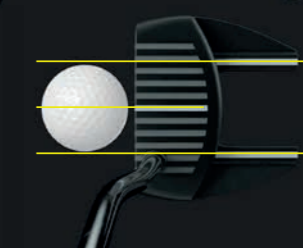

In the Zebra putter range, we have designed all the models to have the perfect blend of all of the performance categories: alignment, forgiveness, weighting, feel, and roll, to help all golfers putt their best.

COMPONENTS

ALIGNMENT

CLASSIC ZEBRA ALIGNMENT
MADE BOLDER AND MORE
CONTRASTING WITH THE BODY.

CLASSIC ZEBRA ALIGNMENT COUPLED WITH
THE IN-LINE GOLF-BALL-SIZED CAVITY.

CLASSIC ZEBRA ALIGNMENT COUPLED WITH
THE FRAMING FANG ALIGNMENT.