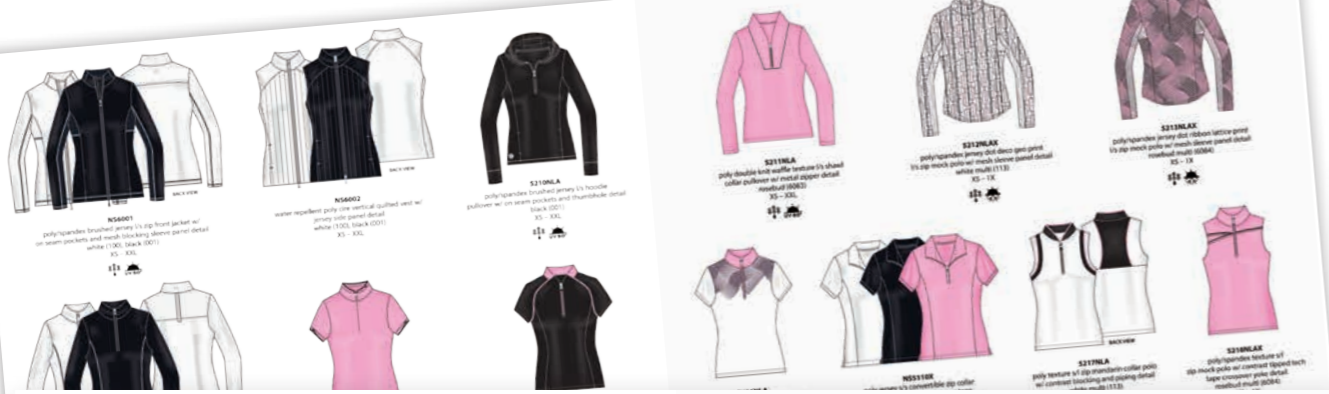

2023 ELECTRIC TROLLEYS

MOTOGADDY®