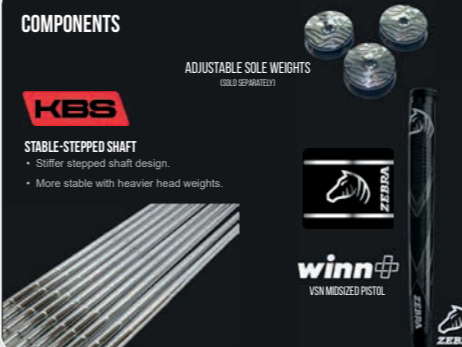

COMPONENTS