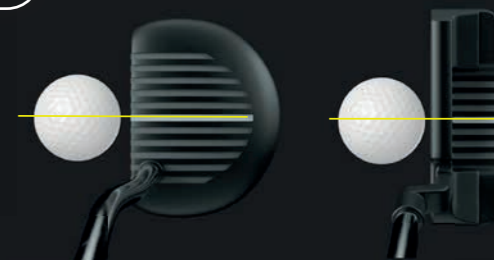

In the Zebra putter range, we have designed all the models to have the perfect blend of all of the performance categories: alignment, forgiveness, weighting, feel, and roll, to help all golfers putt their best.

COMPONENTS

ALIGNMENT

CLASSIC ZEBRA ALIGNMENT
MADE BOLDER AND MORE
CONTRASTING WITH THE BODY.

CLASSIC ZEBRA ALIGNMENT COUPLED WITH
THE IN-LINE GOLF-BALL-SIZED CAVITY.

CLASSIC ZEBRA ALIGNMENT COUPLED WITH
THE FRAMING FANG ALIGNMENT.