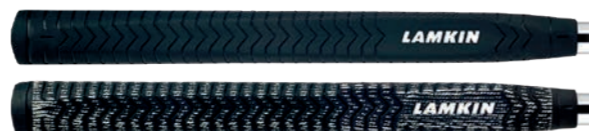

Deep-Etched Putter Grips

No	Description	Size	Gram
LG1035	Deep-Etched Putter	58	81
LG1036	Deep-Etched Putter Cord	58	85