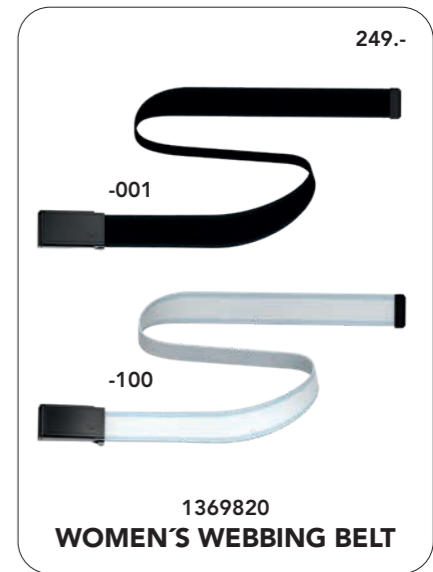

949.-

-001 -410
1377344
LINKS KNIT SKORT

799.-

-001 -100
1362772
LINKS PANT

899.-

-001 -100
1369820
WOMEN'S WEBBING BELT

249.-

-001 -100
1369799
ISO-CHILL DRIVER VISOR